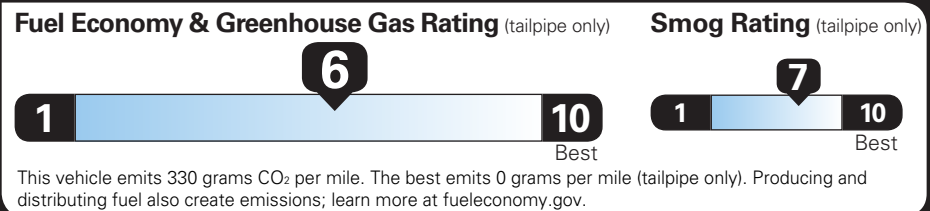

EPA DOT Fuel Economy and Environment

Gasoline Vehicle

Fuel Economy

27 MPG combined city/hwy

25 city 30 highway

3.7 gallons per 100 miles

Small SUVs range from 16 to 120 MPG. The best vehicle rates 141 MPGe.

You save $0 in fuel costs over 5 years compared to the average new vehicle.

Annual fuel cost $1,500