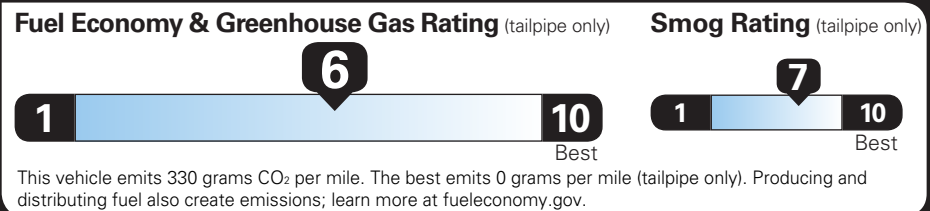

EPA DOT Fuel Economy and Environment

Gasoline Vehicle

Fuel Economy

27 MPG combined city/hwy
25 city
30 highway

Small SUVs range from 16 to 120 MPG. The best vehicle rates 141 MPGe.

3.7 gallons per 100 miles

You save $0 in fuel costs over 5 years compared to the average new vehicle.

Annual fuel cost $1,500