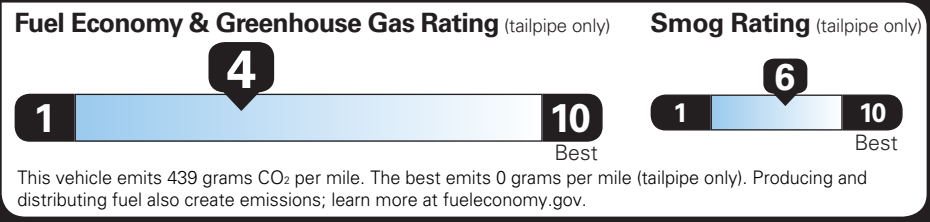

EPA DOT Fuel Economy and Environment

Gasoline Vehicle

Fuel Economy

20 MPG combined city/hwy

17 MPG city

25 MPG highway

Standard SUVs range from 14 to 105 MPG. The best vehicle rates 141 MPGe.

5.0 gallons per 100 miles

You spend $2,500 more in fuel costs over 5 years compared to the average new vehicle.

G M U

Annual fuel cost $2,000